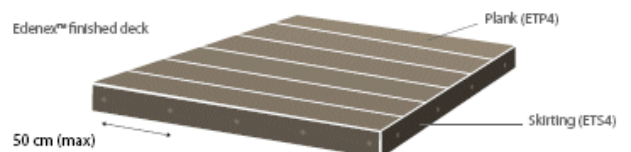

ETP4

Decking 140mm x 28mm  
Price per 4m length **£32.00**

ETB4

Suport Rail 60 x 50mm  
Price per 4m Beam **£18.15**

ETS4

Skirting 80mm x 8mm  
Price per 4m Board **£19.80**

ETC

Fixing Clips  
Price per Box of 100 **£19.80**  
Price per Box of 500 **£190.00**