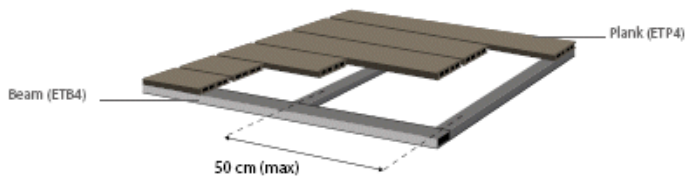

ETP4

Decking 140mm x 28mm  
Price per 4m length **£32.00**

ETB4

Suport Rail 60 x 50mm  
Price per 4m Beam **£18.15**

ETS4

Skirting 80mm x 8mm  
Price per 4m Board **£19.80**

ETC

Fixing Clips  
Price per Box of 100 **£19.80**  
Price per Box of 500 **£190.00**